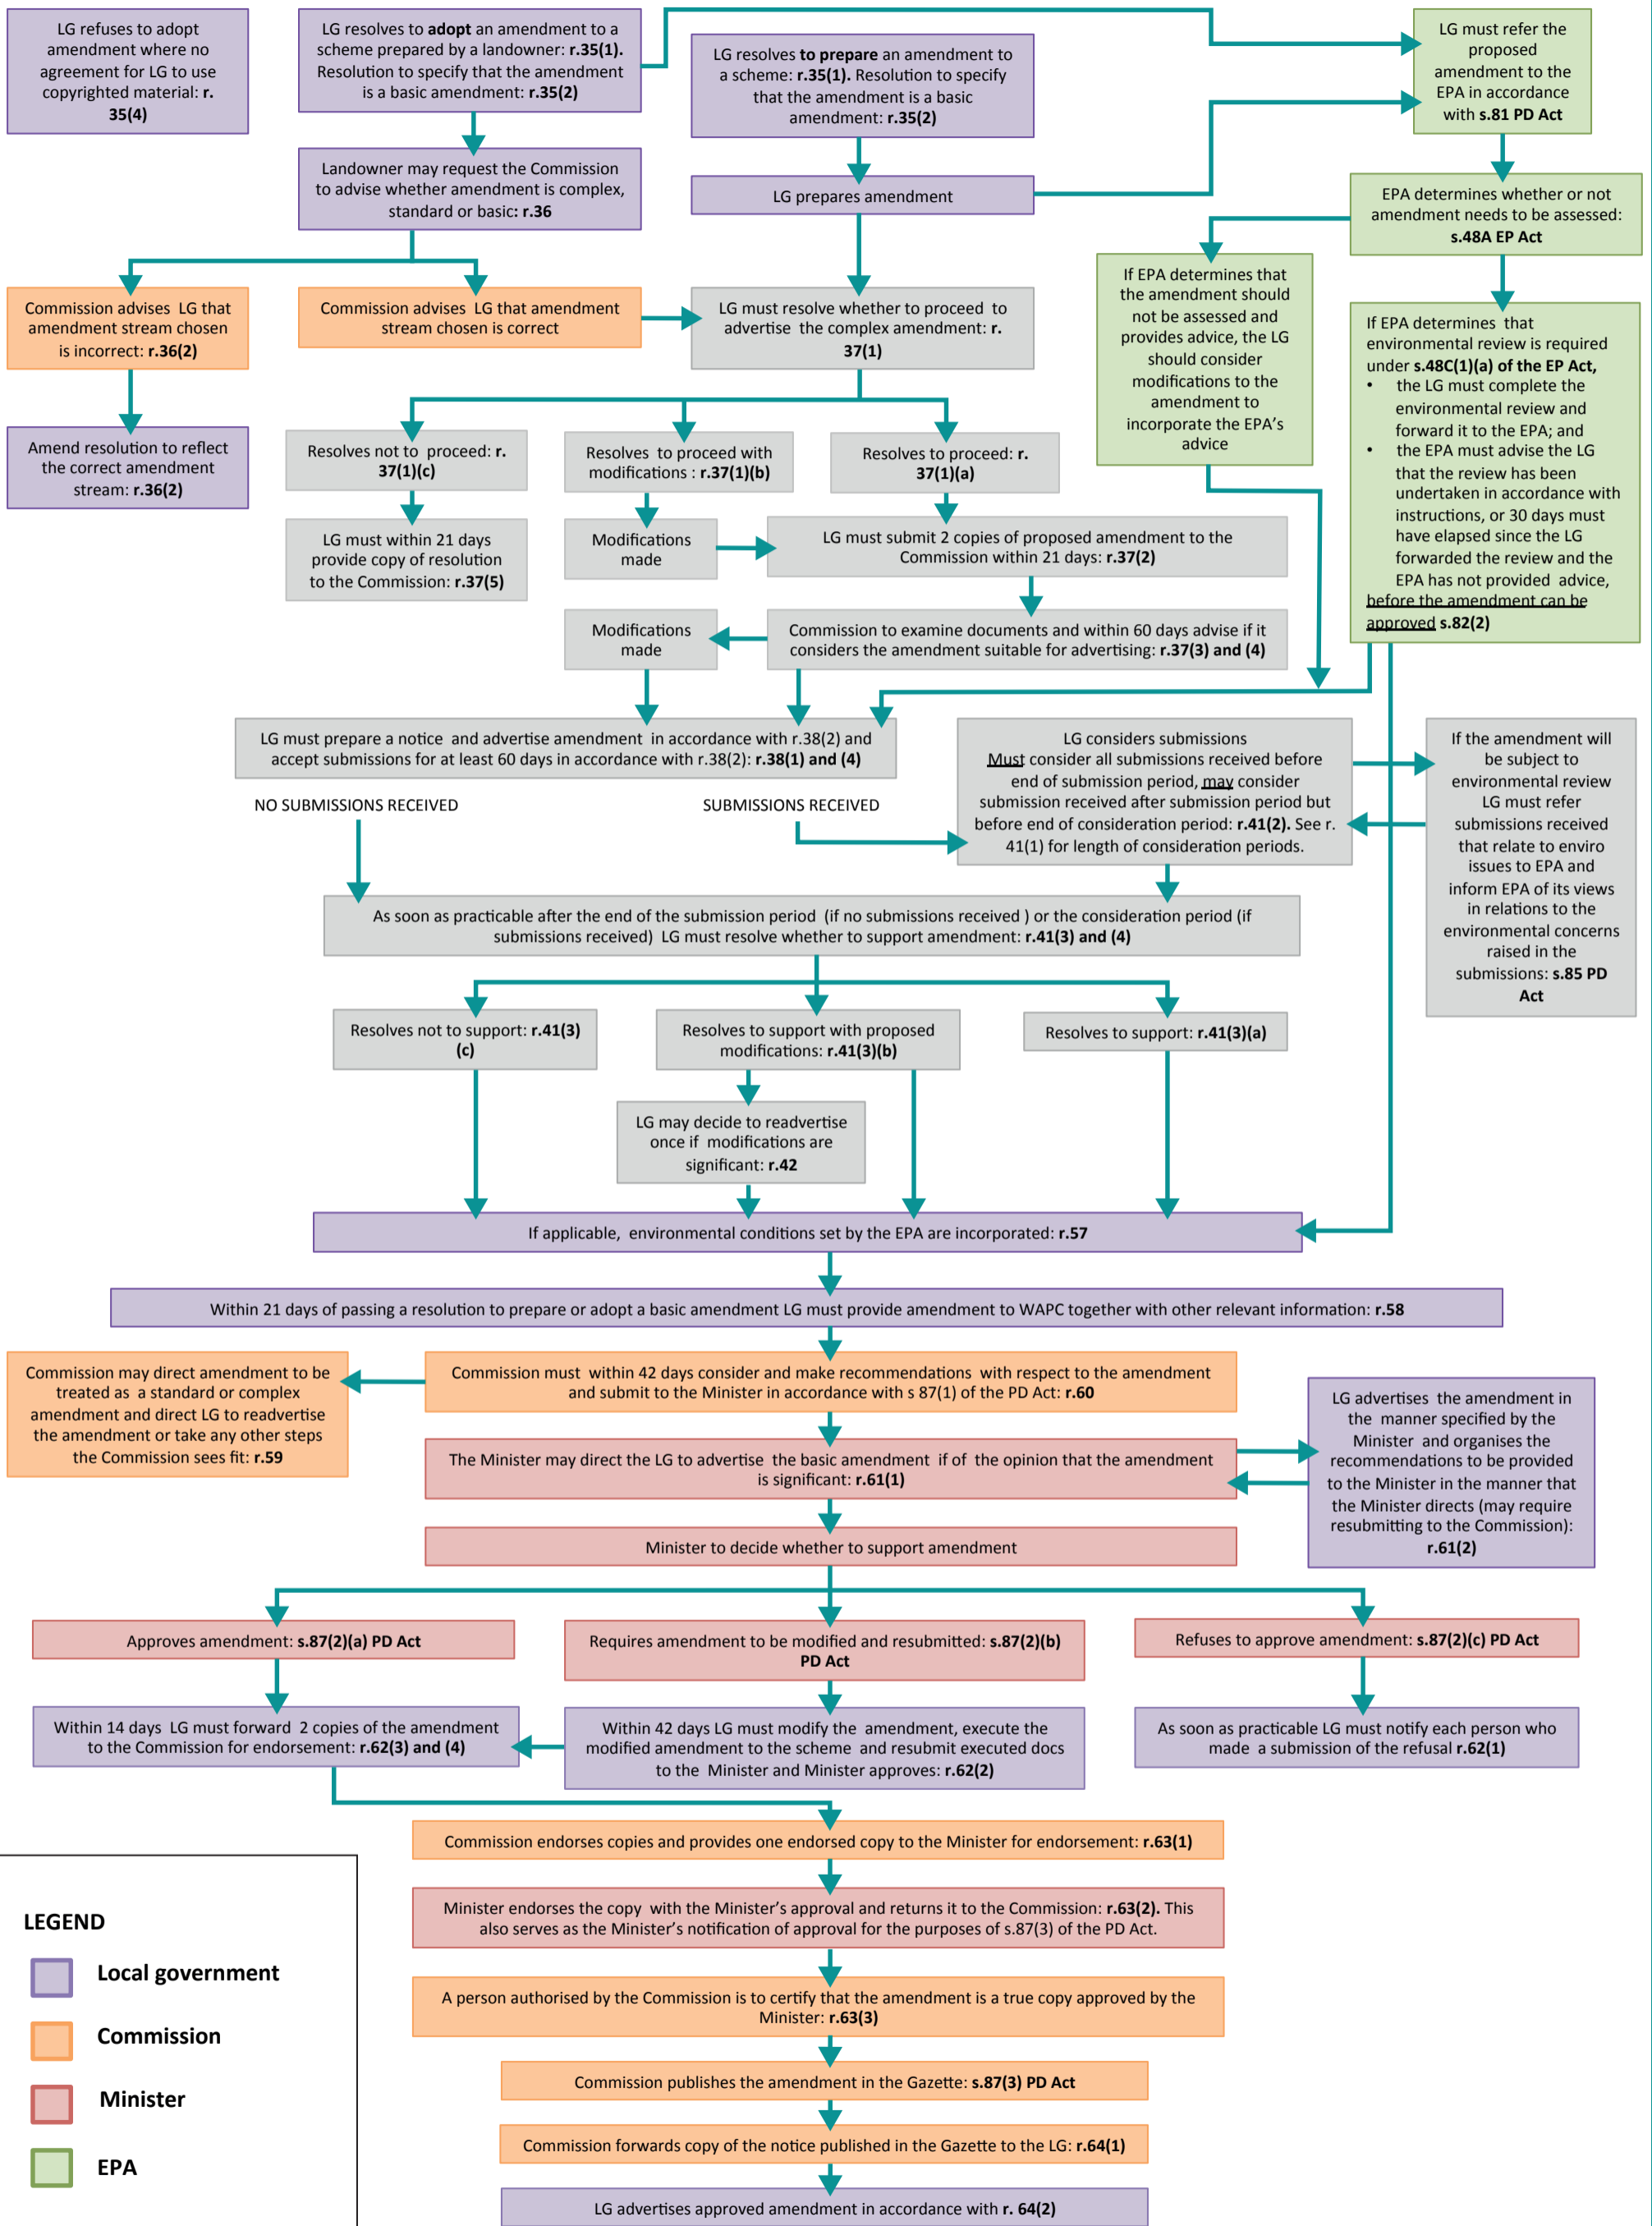

Process for basic amendments to local planning schemes flowchart

LEGEND

- Local government
- Commission
- Minister
- EPA