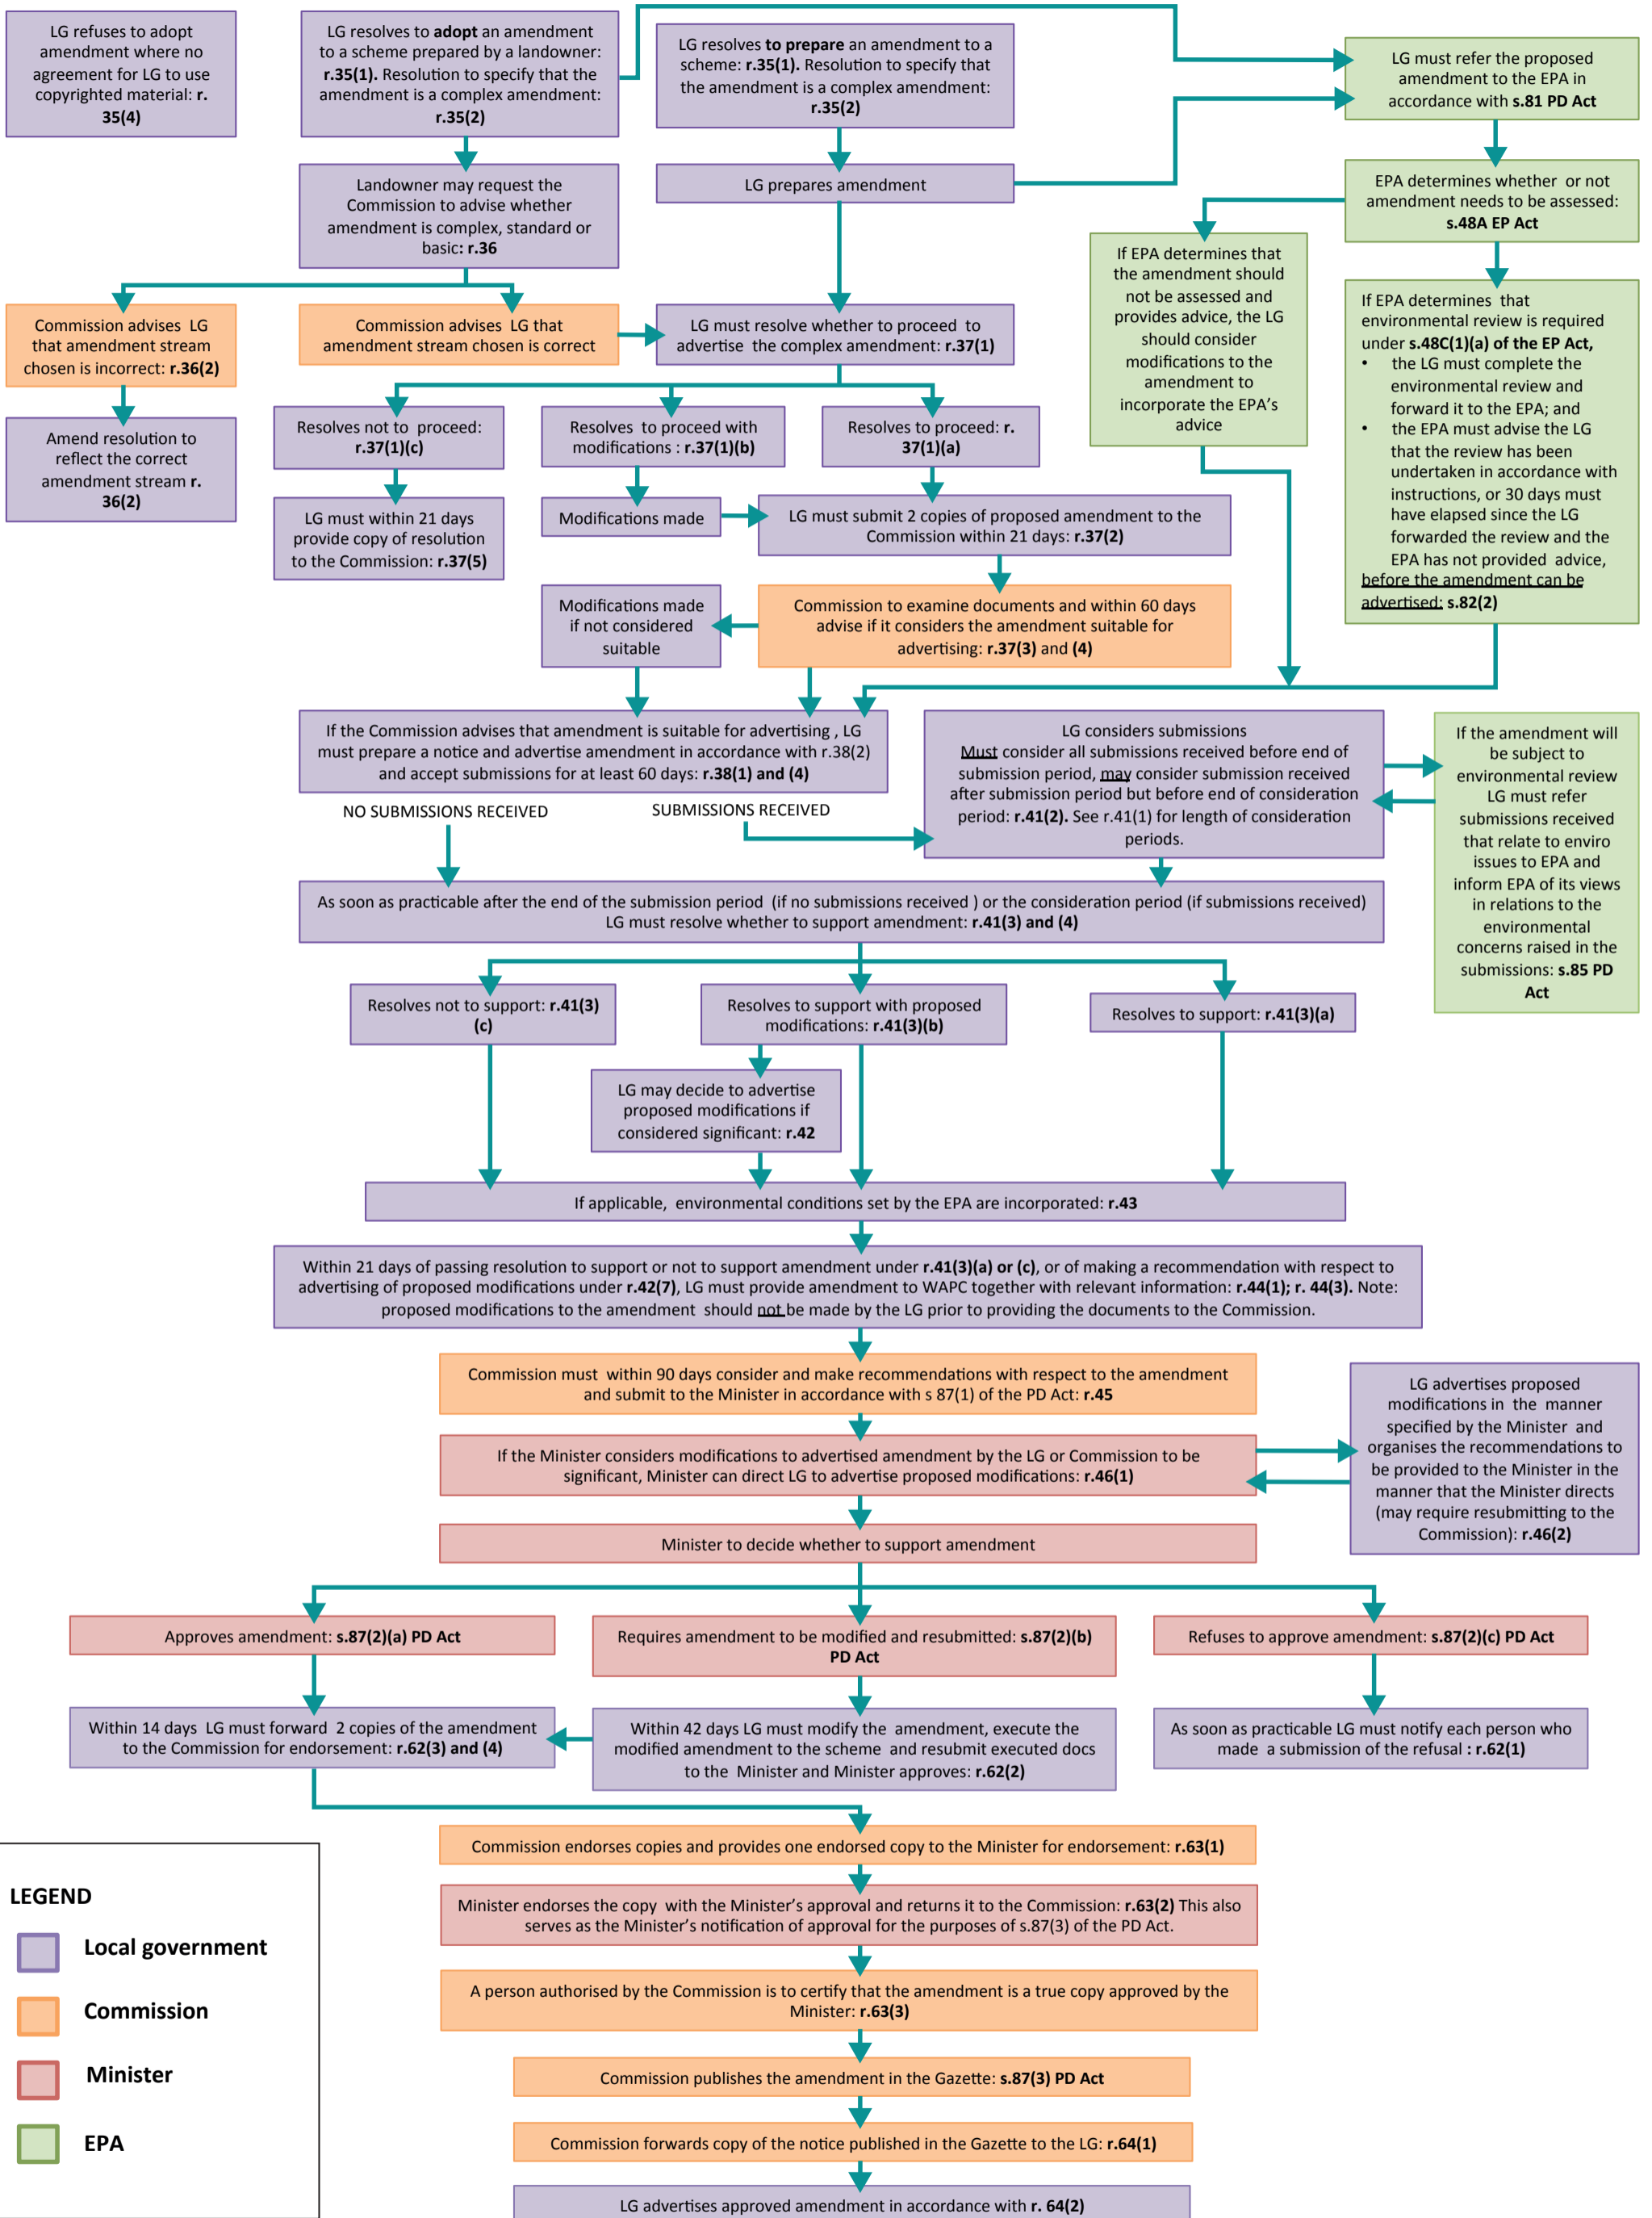

Process for complex amendments to local planning schemes flowchart

LEGEND

- Local government
- Commission
- Minister
- EPA