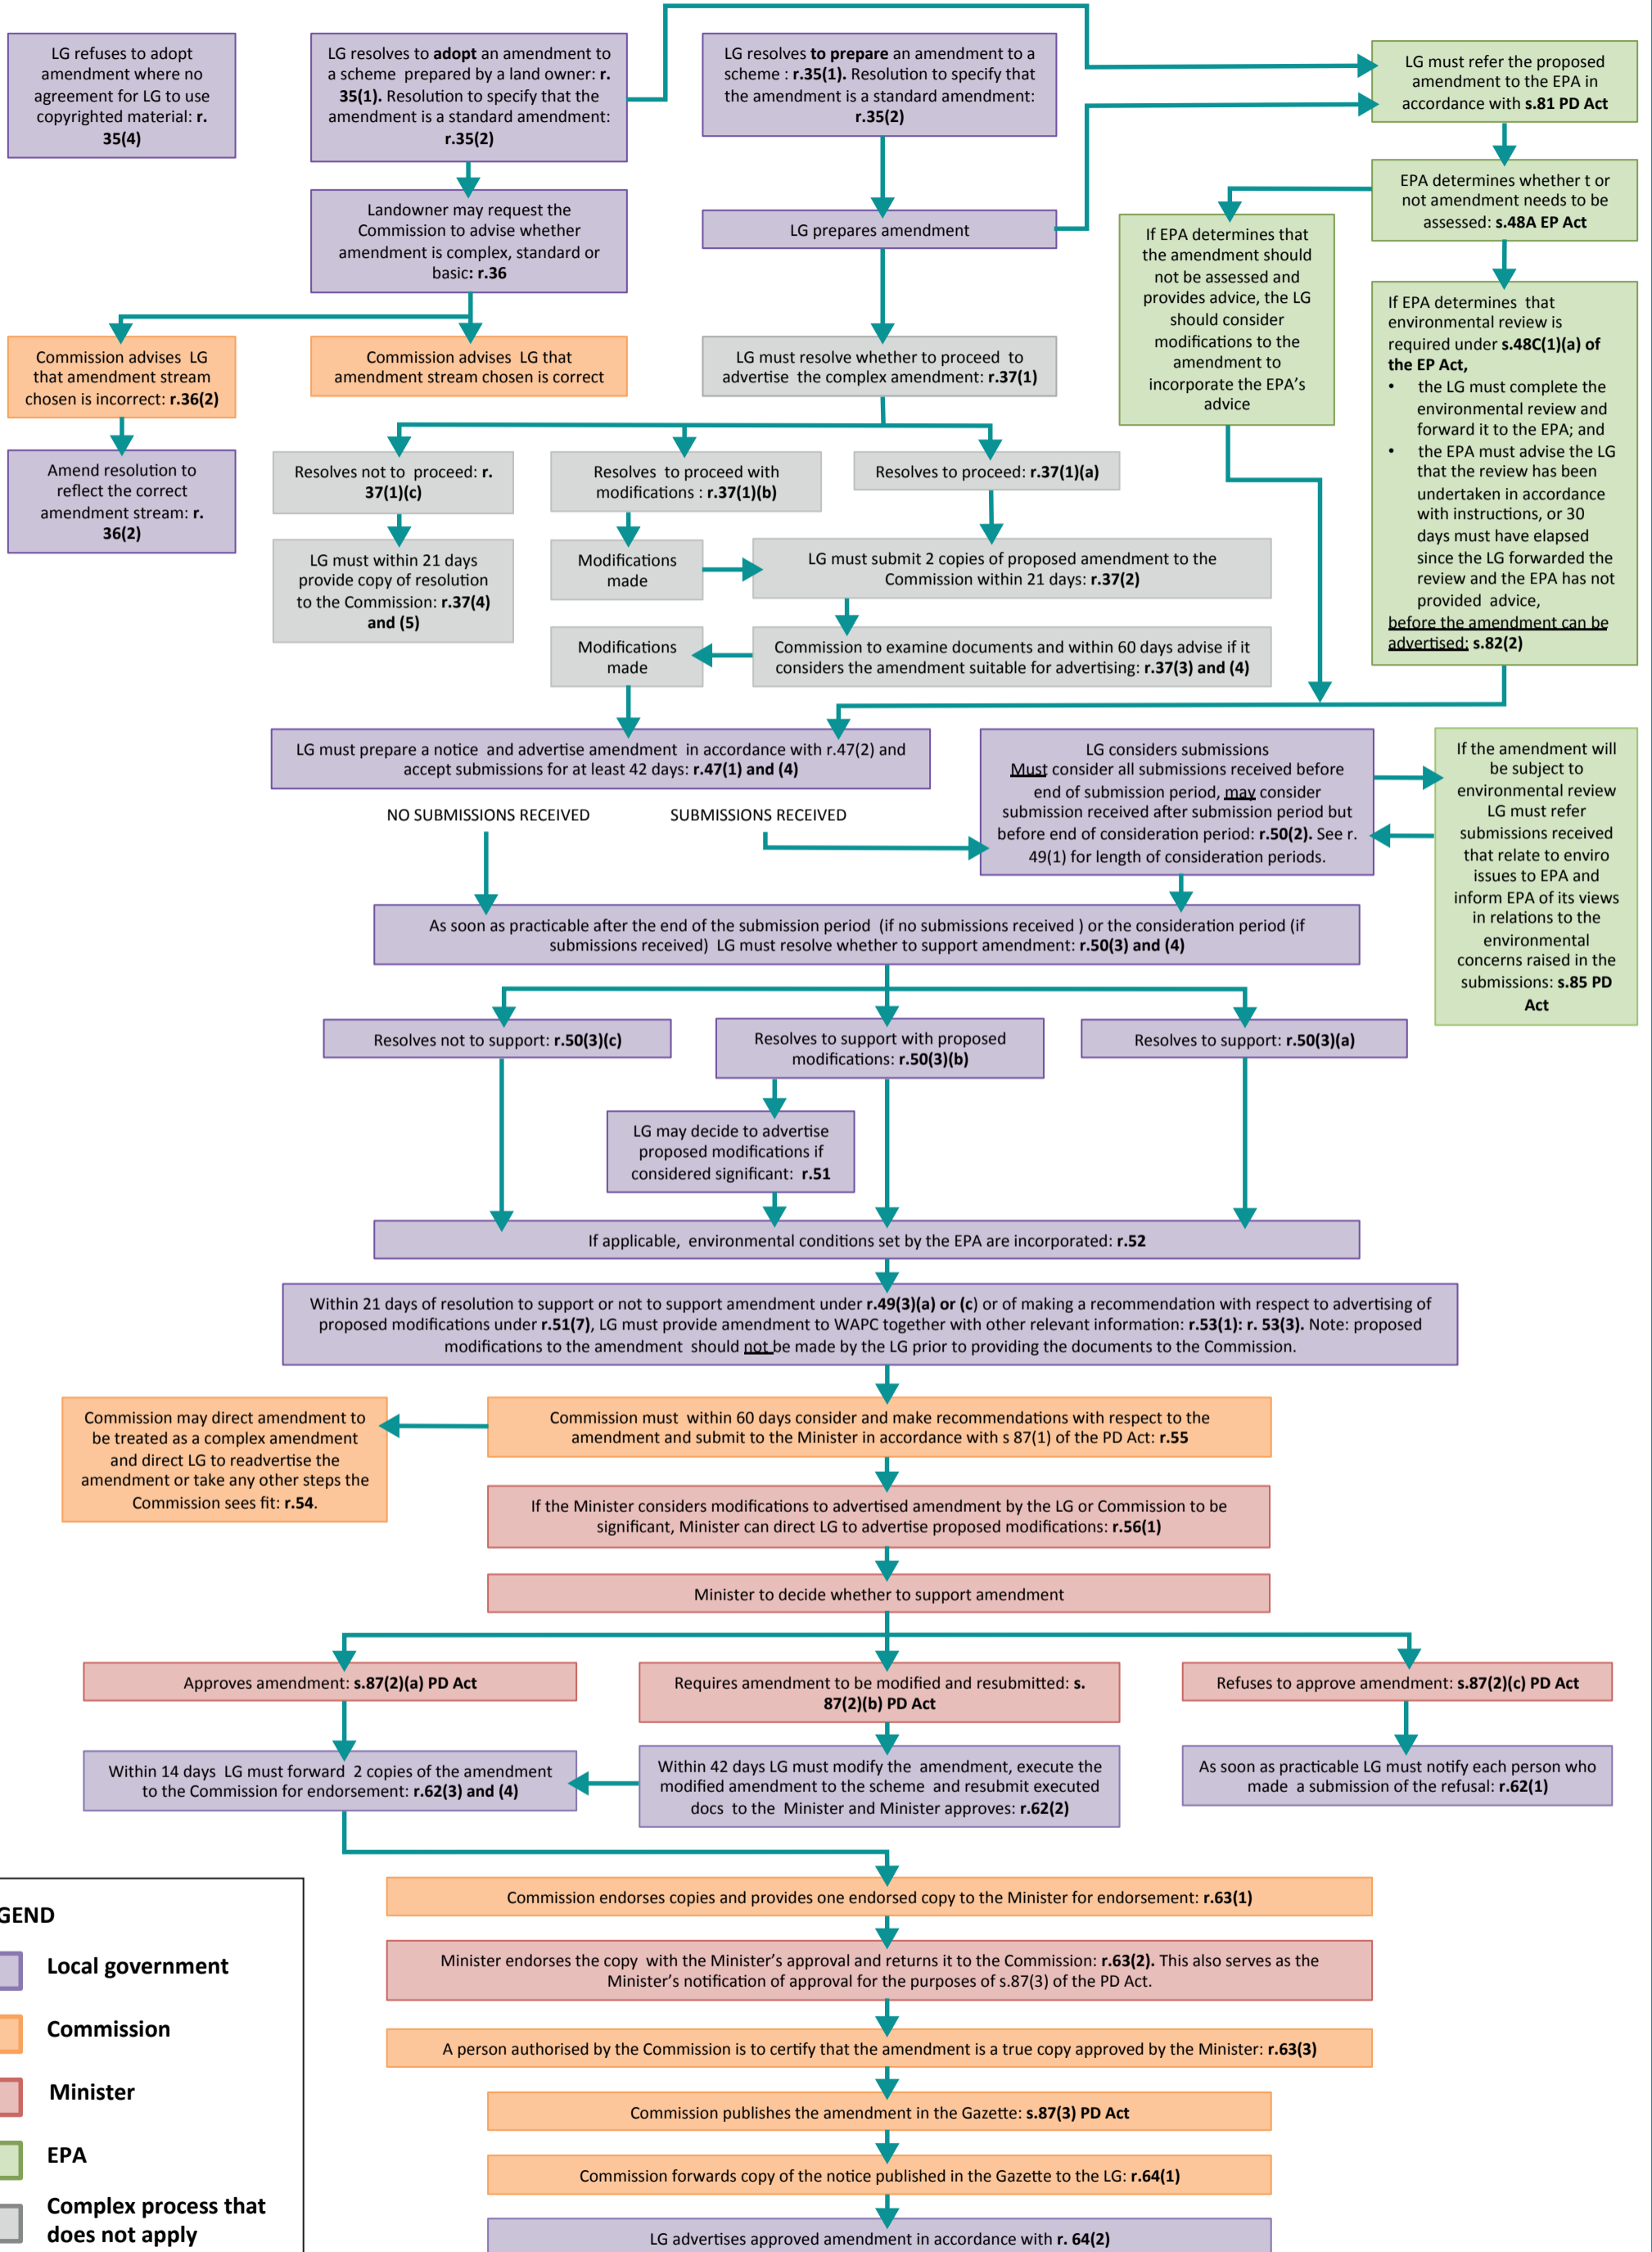

# Process for standard amendments to local planning schemes flowchart

## LEGEND

- Local government
- Commission
- Minister
- EPA
- Complex process that does not apply