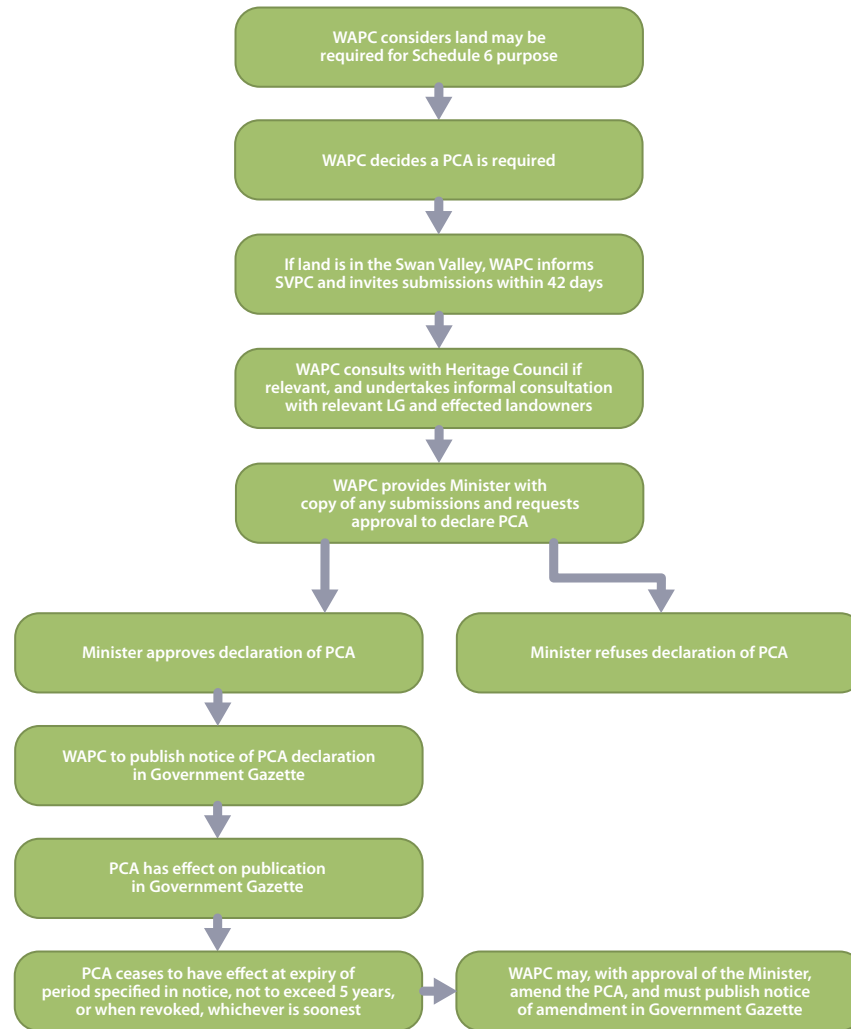

introduction to the Western Australian Planning System

Appendix 7. Planning control area

WAPC – Western Australian Planning Commission
Schedule 6 – Schedule 6 of the *Planning and Development Act 2005*
PCA – Planning control area
SVPC – Swan Valley Planning Committee
LG – local government
Minister – Minister for Planning

- 1 The Western Australian Planning System
- 2 Responsible authorities
- 3 Planning legislation
- 4 Planning framework
- 5 Planning applications and enforcement
- Appendices